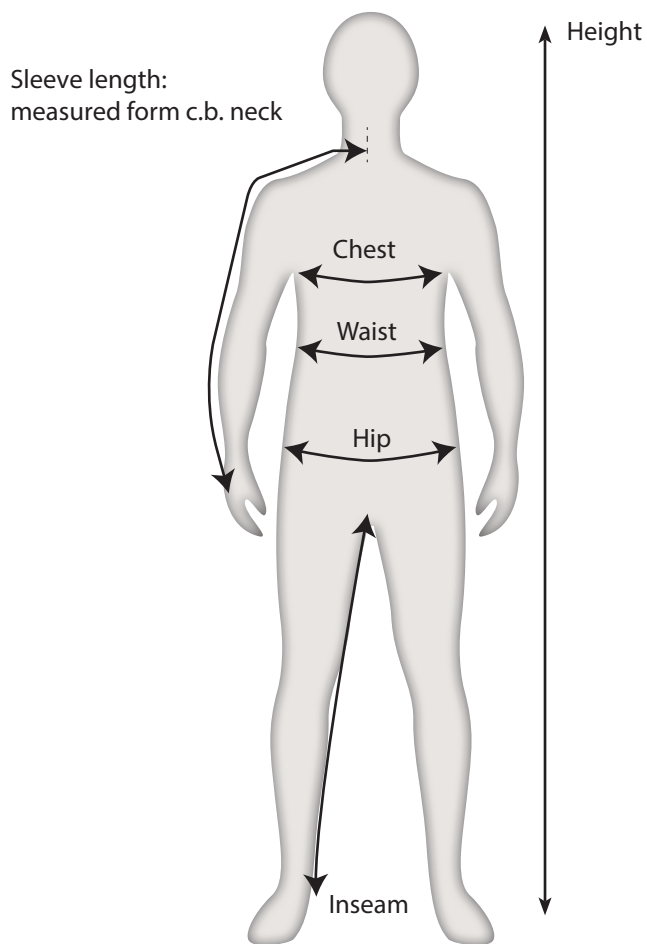

BODY MEASUREMENTS - FLOATATION JACKETS & SUITS

Sizes Unisex		XS	S	M	L	XL	XXL	XXXL
		44-46	46-48	50-52	54-56	58-60	62-64	66-68
Height	cm	168-172	172-176	176-180	180-184	184-188	187-191	190-194
Chest	cm	90	96	102	108	116	124	132
Waist	cm	76	82	88	94	100	106	112
Hip	cm	90	96	102	108	114	120	126
Sleeve length	cm	82	84	86	89	91	94	97
Inseam	cm	76	79	82	85	87,5	90	94

Sizes Junior		128-140	140-152	152-164
Chest	cm	72,5	76,5	82
Waist	cm	64	66,5	70
Hip	cm	75	81	87
Sleeve length	cm	69	74	79
Inseam	cm	63,75	68,5	74

Please note: The measurements are measured all around the body for chest, waist and hip